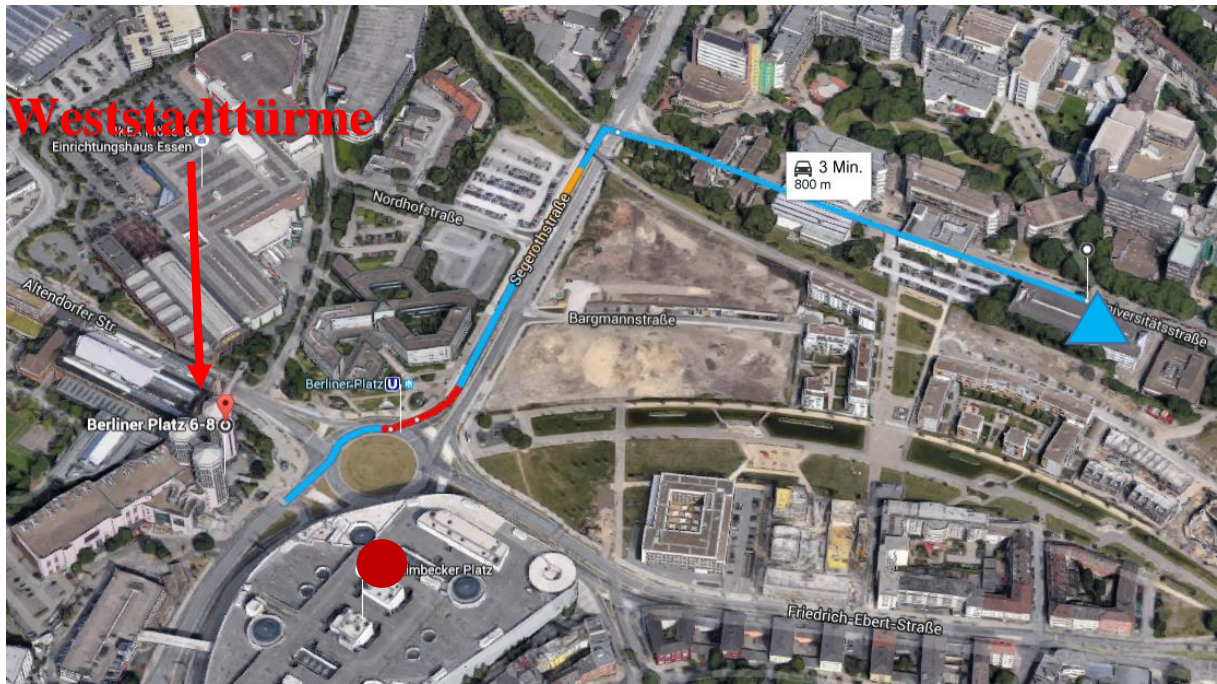

Chair for Management Science and Energy Economics

Weststadttürme, 11th Floor

Berliner Platz 6-8

45127 Essen

Arriving by car

Via A40:

- Take the exit ramp 23 Essen-Zentrum.
- Take the B224 to A42/Zentrum /Weststadt.
- Turn right onto the Altendorfer Str. to Zentrum/ Weststadt.
- Turn right onto the Ostfeldstraße.
- Entrance to chargeable parking garage is located 100 meters on the right side.
- Besides Cinemaxx are the Weststadttürme

Via A42:

- Take the exit ramp AK Essen-Nord.
- Take the B224 to Essen-Zentrum.
- Follow the B224.
- Turn left onto the Altendorferstr. to Zentrum/ Weststadt.
- Turn right onto the Ostfeldstraße.
- Entrance to chargeable parking garage is located 100 meters on the right side.
- Besides Cinemaxx are the Weststadttürme.

Via A52:

- Take the exit ramp 28 Essen-Rüttenscheid.
- Follow the exit ramp to B224.
- Turn left onto the B224 in direction of Zentrum.
- Follow the B224.
- Turn right onto the Altendorfer Str. to Zentrum/ Weststadt.
- Turn right onto the Ostfeldstraße.
- Entrance to chargeable parking garage is located 100 meters on the right side.
- Besides Cinemaxx are the Weststadttürme

After arriving at Weststadttürme:

- Take the elevator to the eleventh floor and follow the signs standing in front of the elevators.

Alternative parking is available in the following figure:

Chargeable parking garage of shopping center Limbecker Platz